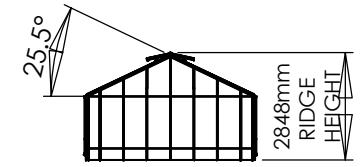

22mm  
DOOR  
RUNNER

4562mm  
GUTTER WIDTH MAX.

0 1000mm  
SCALE 1:200

14 X 64 RENOWN